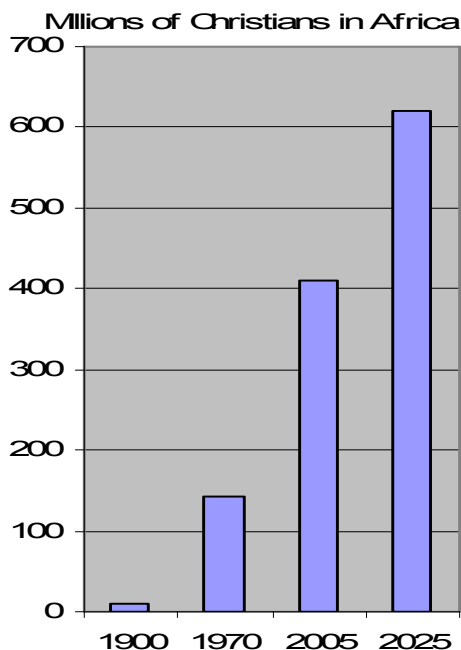

Christianity Exploding in Africa

"A new study from the Center for the Study of Global Christianity estimates that there will be 200 million more Christians in Africa by 2025. For there to be one pastor for every 200 people, the Church must educate one million pastors in 17 years. Africa does not have enough well-trained pastors to lead its large flock. Many churches are led by individuals with little or no biblical training. Over time, cults and false teachings often infiltrate the churches, leading congregants away from God and the truths of Scripture. However, the Spirit is at work, and the church is growing!" (Third Millennium Ministries)

We are excited and blessed to get to be a part of meeting this growing need for pastoral training through the work of the Learning Technologies team of Mission Aviation Fellowship and would like to invite you to be a part of this much-needed ministry. In addition to more prayer support we need an additional $400/month of ongoing financial support to cover all the expenses of our ministry. Thank you for prayerfully considering your role in this ministry.

You can give online at www.maf.org/rhoads

Mission Aviation Fellowship
P.O. Box 47
Nampa, ID 83653

Brad and Susan Rhoads
26100-1340 N Ave
Princeton, IL 61356

Home: 630.868-8515
MAF: 800.FLYS.MAF
E-mail: brhoads@maf.org